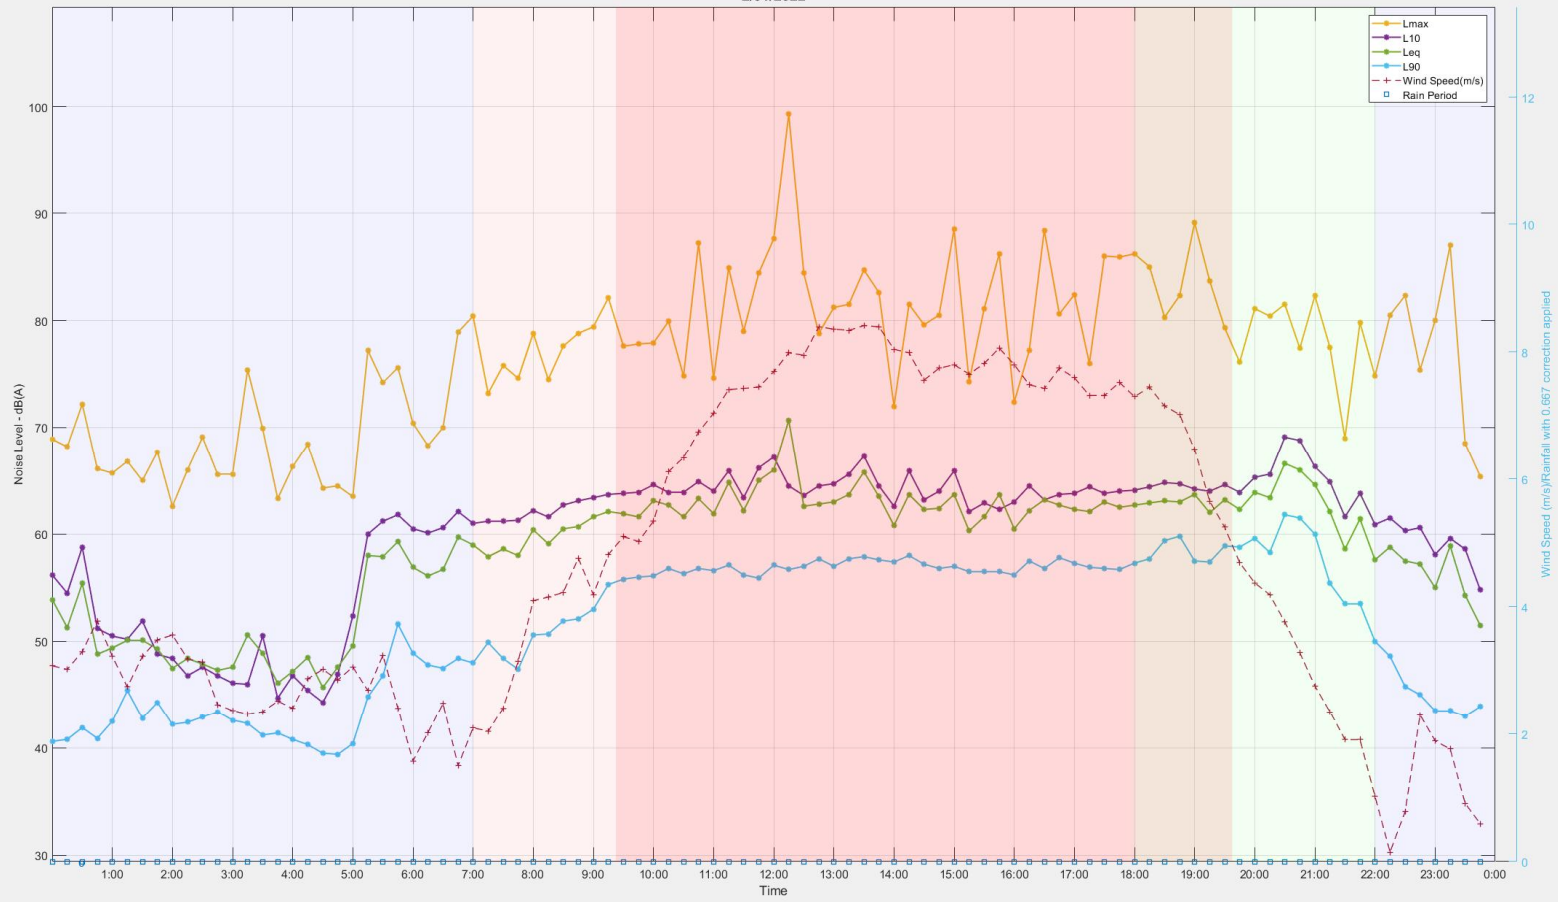

Location 2 - 303-304 & 282-298 Lawrence Hargrave Drive, Thirroul
29/12/2021

Location 2 - 303-304 & 282-298 Lawrence Hargrave Drive, Thirroul
30/12/2021

Location 2 - 303-304 & 282-298 Lawrence Hargrave Drive, Thirroul
31/12/2021

Location 2 - 303-304 & 282-298 Lawrence Hargrave Drive, Thirroul
1/01/2022

Location 2 - 303-304 & 282-298 Lawrence Hargrave Drive, Thirroul
2/01/2022

Location 2 - 303-304 & 282-298 Lawrence Hargrave Drive, Thirroul
3/01/2022

Location 2 - 303-304 & 282-298 Lawrence Hargrave Drive, Thirroul
4/01/2022

Location 2 - 303-304 & 282-298 Lawrence Hargrave Drive, Thirroul
12/01/2022

Location 2 - 303-304 & 282-298 Lawrence Hargrave Drive, Thirroul
13/01/2022