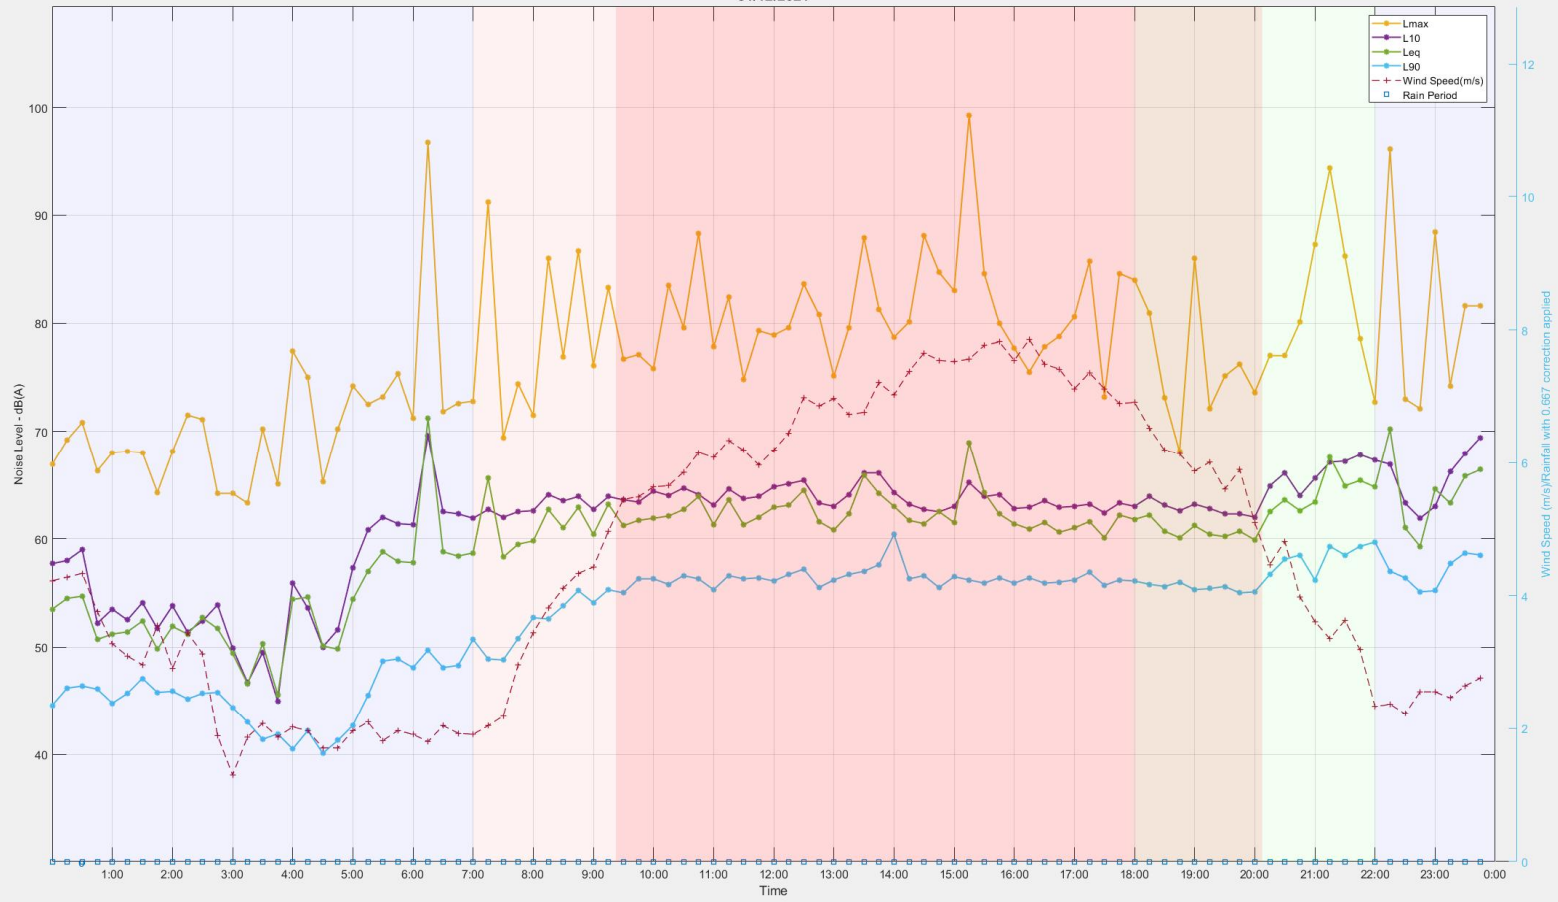

Location 2 - 303-304 & 282-298 Lawrence Hargrave Drive, Thirroul
26/12/2021

Location 2 - 303-304 & 282-298 Lawrence Hargrave Drive, Thirroul
27/12/2021

Location 2 - 303-304 & 282-298 Lawrence Hargrave Drive, Thirroul
28/12/2021

Location 2 - 303-304 & 282-298 Lawrence Hargrave Drive, Thirroul
29/12/2021

Location 2 - 303-304 & 282-298 Lawrence Hargrave Drive, Thirroul
30/12/2021

Location 2 - 303-304 & 282-298 Lawrence Hargrave Drive, Thirroul
31/12/2021

Location 2 - 303-304 & 282-298 Lawrence Hargrave Drive, Thirroul
1/01/2022

Location 2 - 303-304 & 282-298 Lawrence Hargrave Drive, Thirroul
2/01/2022

Location 2 - 303-304 & 282-298 Lawrence Hargrave Drive, Thirroul
3/01/2022