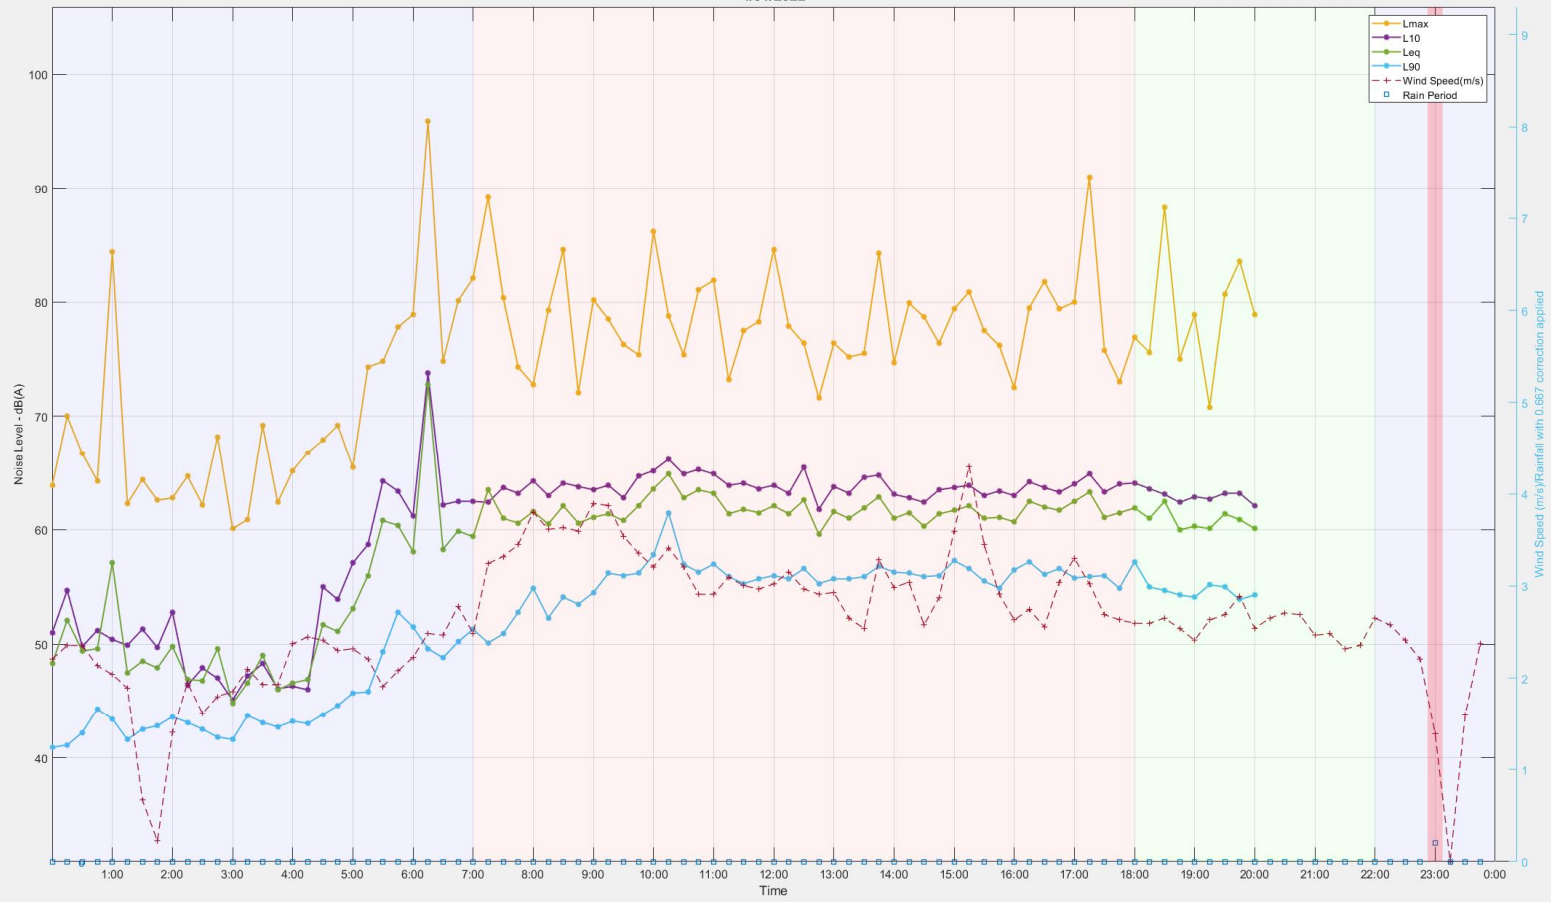

Location 2 - 303-304 & 282-298 Lawrence Hargrave Drive, Thirroul
1/01/2022

Location 2 - 303-304 & 282-298 Lawrence Hargrave Drive, Thirroul
2/01/2022

Location 2 - 303-304 & 282-298 Lawrence Hargrave Drive, Thirroul
3/01/2022

Location 2 - 303-304 & 282-298 Lawrence Hargrave Drive, Thirroul
4/01/2022

Location 2 - 303-304 & 282-298 Lawrence Hargrave Drive, Thirroul
12/01/2022

Location 2 - 303-304 & 282-298 Lawrence Hargrave Drive, Thirroul
13/01/2022

Location 2 - 303-304 & 282-298 Lawrence Hargrave Drive, Thirroul
14/01/2022

Location 2 - 303-304 & 282-298 Lawrence Hargrave Drive, Thirroul
15/01/2022

Location 2 - 303-304 & 282-298 Lawrence Hargrave Drive, Thirroul
16/01/2022

Location 2 - 303-304 & 282-298 Lawrence Hargrave Drive, Thirroul
17/01/2022

Location 2 - 303-304 & 282-298 Lawrence Hargrave Drive, Thirroul
18/01/2022

Location 2 - 303-304 & 282-298 Lawrence Hargrave Drive, Thirroul
19/01/2022