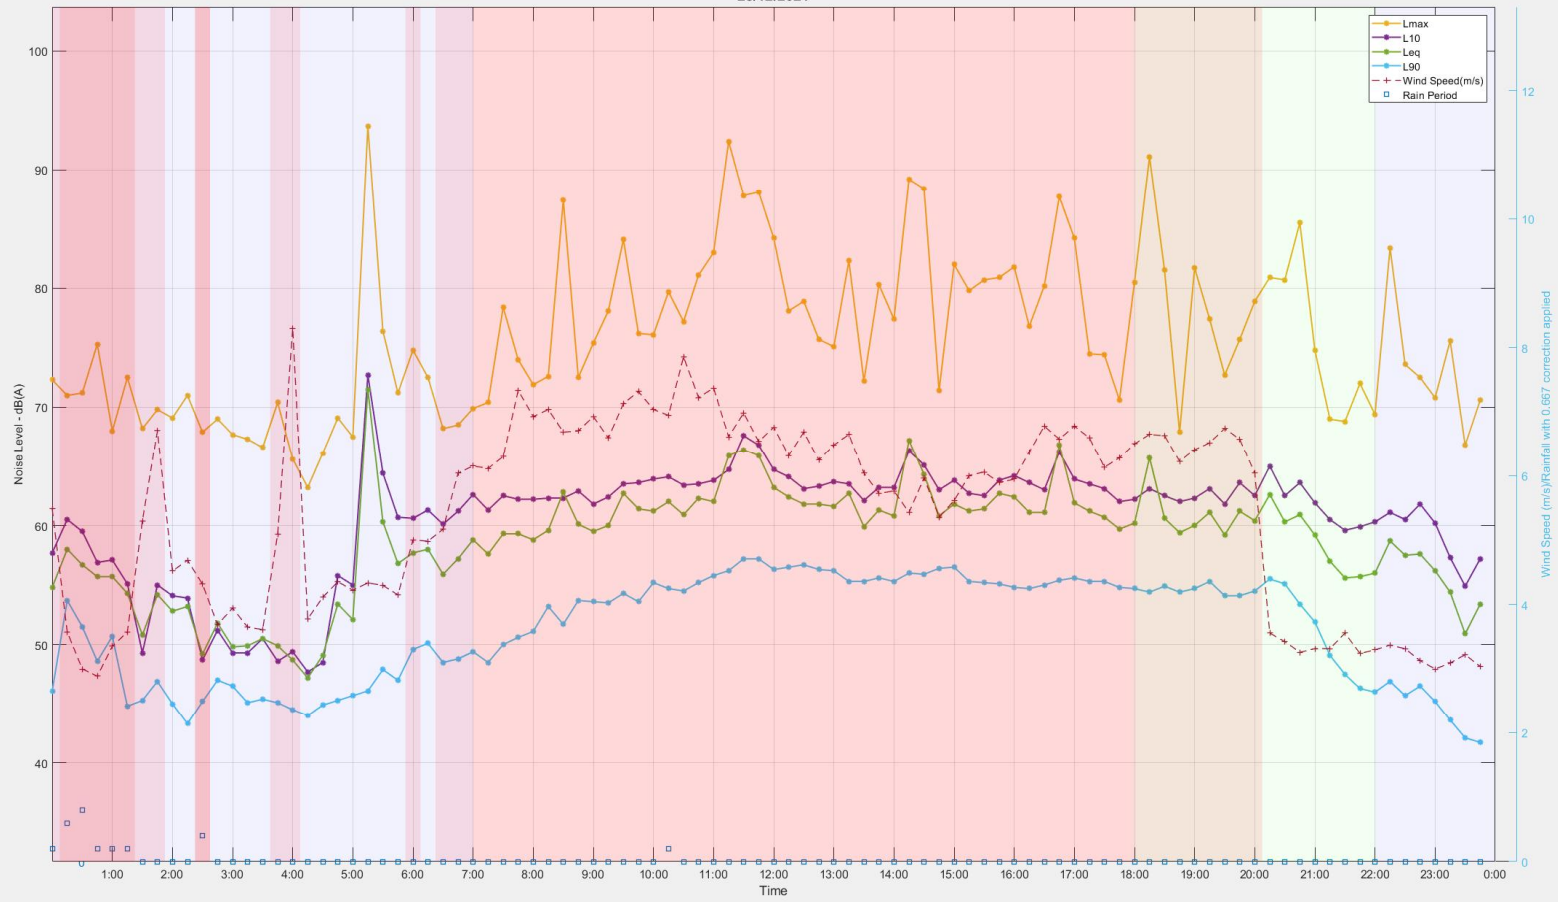

Location 2 - 303-304 & 282-298 Lawrence Hargrave Drive, Thirroul
26/12/2021

Location 2 - 303-304 & 282-298 Lawrence Hargrave Drive, Thirroul
27/12/2021

Location 2 - 303-304 & 282-298 Lawrence Hargrave Drive, Thirroul
28/12/2021

Location 2 - 303-304 & 282-298 Lawrence Hargrave Drive, Thirroul
29/12/2021

Location 2 - 303-304 & 282-298 Lawrence Hargrave Drive, Thirroul
30/12/2021

Location 2 - 303-304 & 282-298 Lawrence Hargrave Drive, Thirroul
31/12/2021

Location 2 - 303-304 & 282-298 Lawrence Hargrave Drive, Thirroul
1/01/2022

Location 2 - 303-304 & 282-298 Lawrence Hargrave Drive, Thirroul
2/01/2022

Location 2 - 303-304 & 282-298 Lawrence Hargrave Drive, Thirroul
3/01/2022

Location 2 - 303-304 & 282-298 Lawrence Hargrave Drive, Thirroul
4/01/2022

Location 2 - 303-304 & 282-298 Lawrence Hargrave Drive, Thirroul
12/01/2022

Location 2 - 303-304 & 282-298 Lawrence Hargrave Drive, Thirroul
13/01/2022