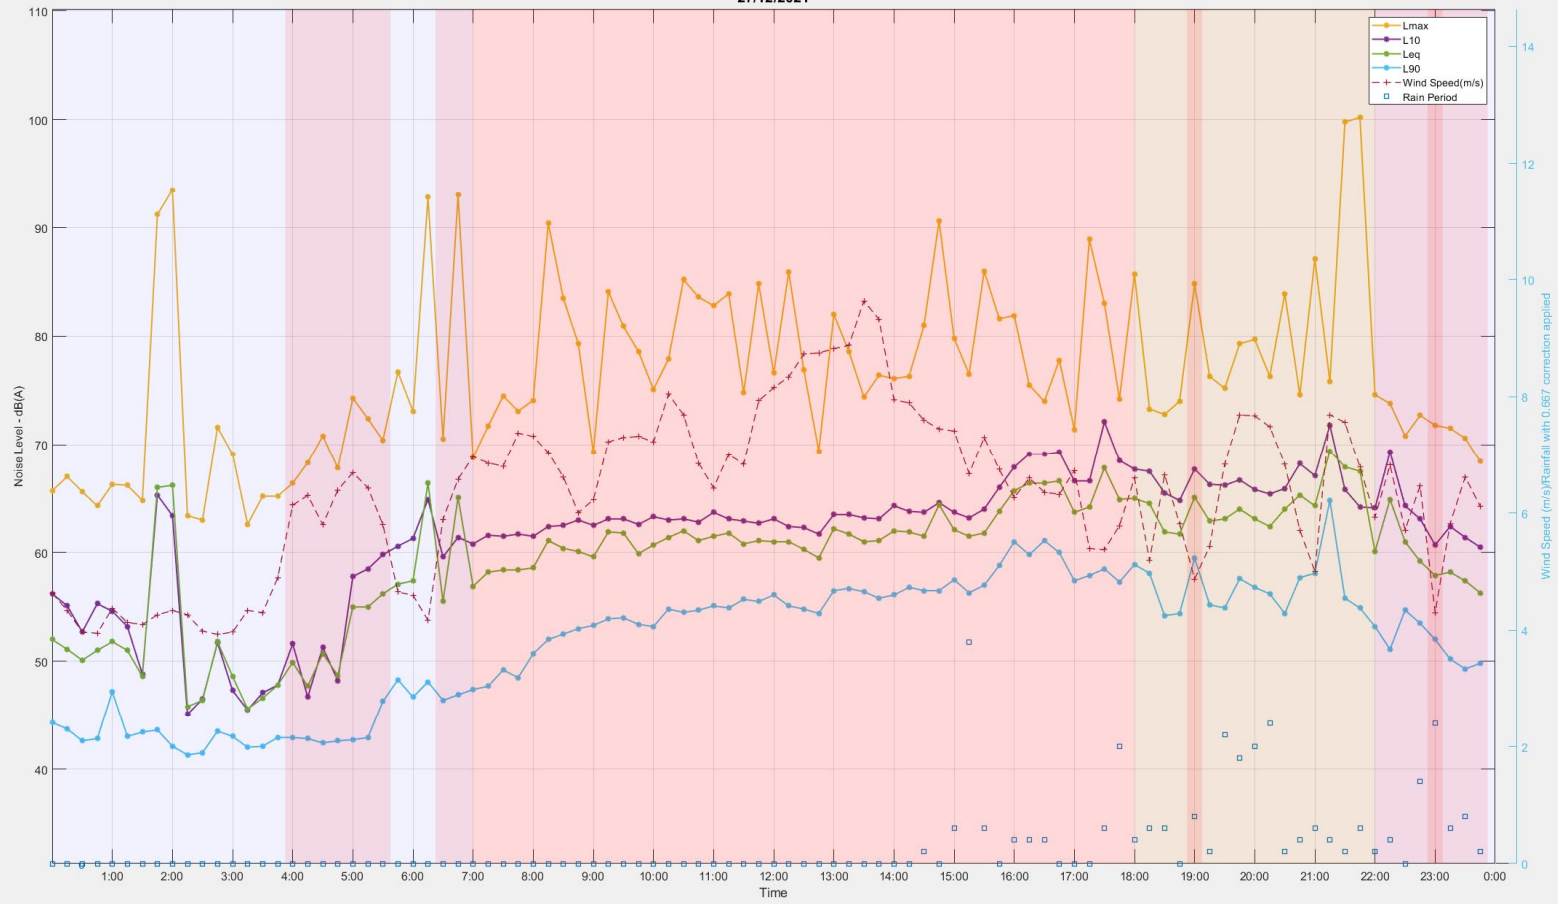

Location 2 - 303-304 & 282-298 Lawrence Hargrave Drive, Thirroul
26/12/2021

Location 2 - 303-304 & 282-298 Lawrence Hargrave Drive, Thirroul
27/12/2021

Location 2 - 303-304 & 282-298 Lawrence Hargrave Drive, Thirroul
28/12/2021

Location 2 - 303-304 & 282-298 Lawrence Hargrave Drive, Thirroul
29/12/2021

Location 2 - 303-304 & 282-298 Lawrence Hargrave Drive, Thirroul
30/12/2021

Location 2 - 303-304 & 282-298 Lawrence Hargrave Drive, Thirroul
31/12/2021

Location 2 - 303-304 & 282-298 Lawrence Hargrave Drive, Thirroul
1/01/2022

Location 2 - 303-304 & 282-298 Lawrence Hargrave Drive, Thirroul
2/01/2022

Location 2 - 303-304 & 282-298 Lawrence Hargrave Drive, Thirroul
3/01/2022

Location 2 - 303-304 & 282-298 Lawrence Hargrave Drive, Thirroul
4/01/2022

Location 2 - 303-304 & 282-298 Lawrence Hargrave Drive, Thirroul
12/01/2022

Location 2 - 303-304 & 282-298 Lawrence Hargrave Drive, Thirroul
13/01/2022