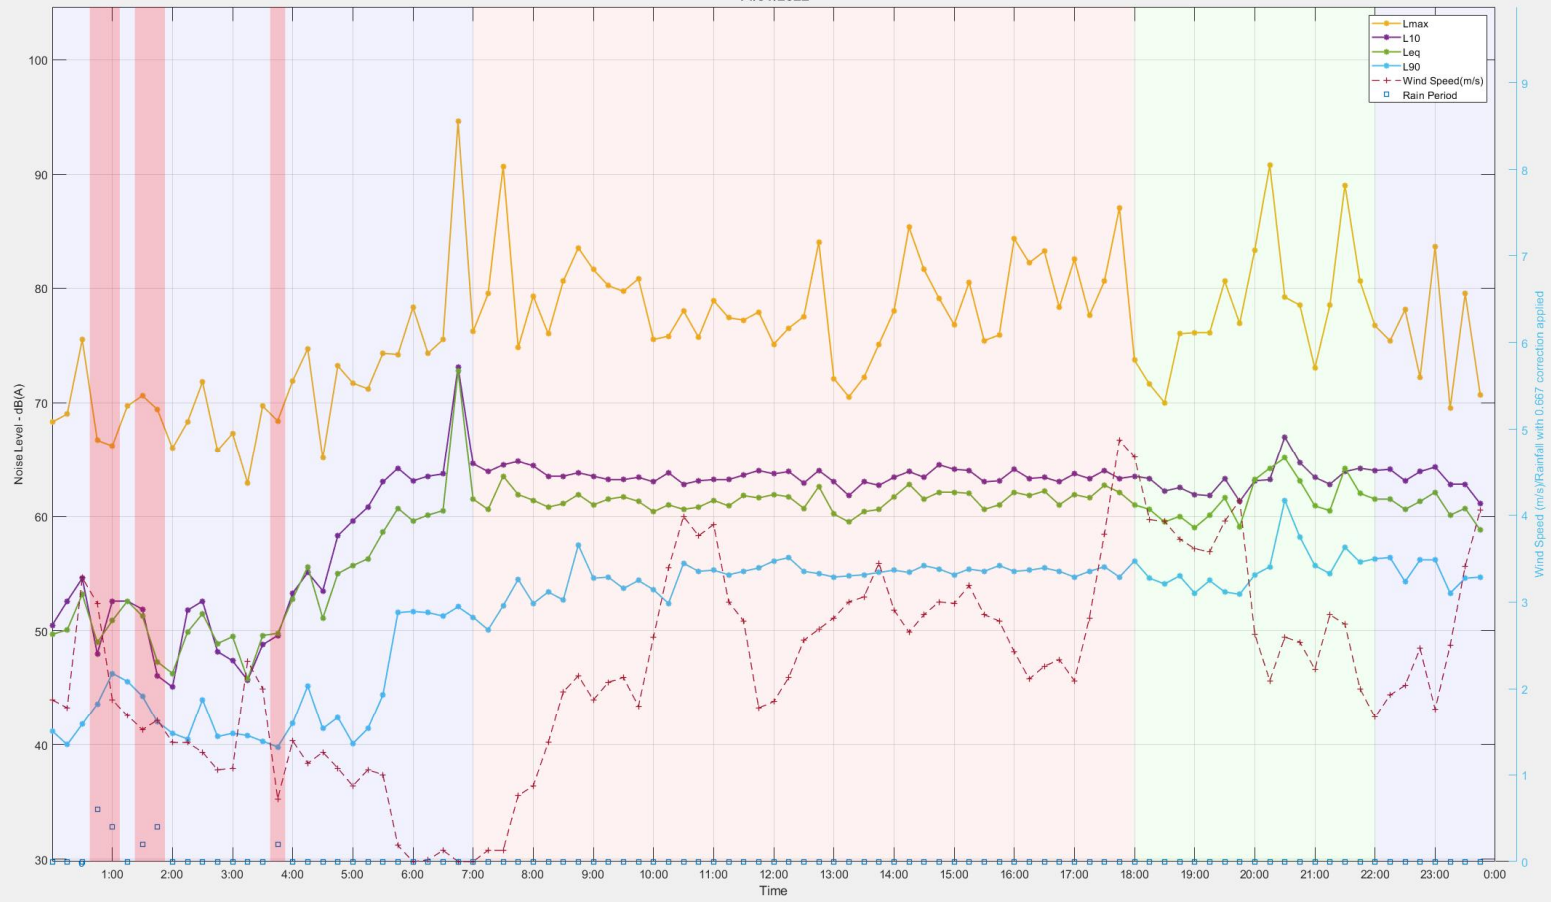

Location 2 - 303-304 & 282-298 Lawrence Hargrave Drive, Thirroul
1/01/2022

Location 2 - 303-304 & 282-298 Lawrence Hargrave Drive, Thirroul
2/01/2022

Location 2 - 303-304 & 282-298 Lawrence Hargrave Drive, Thirroul
3/01/2022

Location 2 - 303-304 & 282-298 Lawrence Hargrave Drive, Thirroul
4/01/2022

Location 2 - 303-304 & 282-298 Lawrence Hargrave Drive, Thirroul
12/01/2022

Location 2 - 303-304 & 282-298 Lawrence Hargrave Drive, Thirroul
13/01/2022

Location 2 - 303-304 & 282-298 Lawrence Hargrave Drive, Thirroul
14/01/2022

Location 2 - 303-304 & 282-298 Lawrence Hargrave Drive, Thirroul
15/01/2022

Location 2 - 303-304 & 282-298 Lawrence Hargrave Drive, Thirroul
16/01/2022

Location 2 - 303-304 & 282-298 Lawrence Hargrave Drive, Thirroul
17/01/2022

Location 2 - 303-304 & 282-298 Lawrence Hargrave Drive, Thirroul
18/01/2022

Location 2 - 303-304 & 282-298 Lawrence Hargrave Drive, Thirroul
19/01/2022