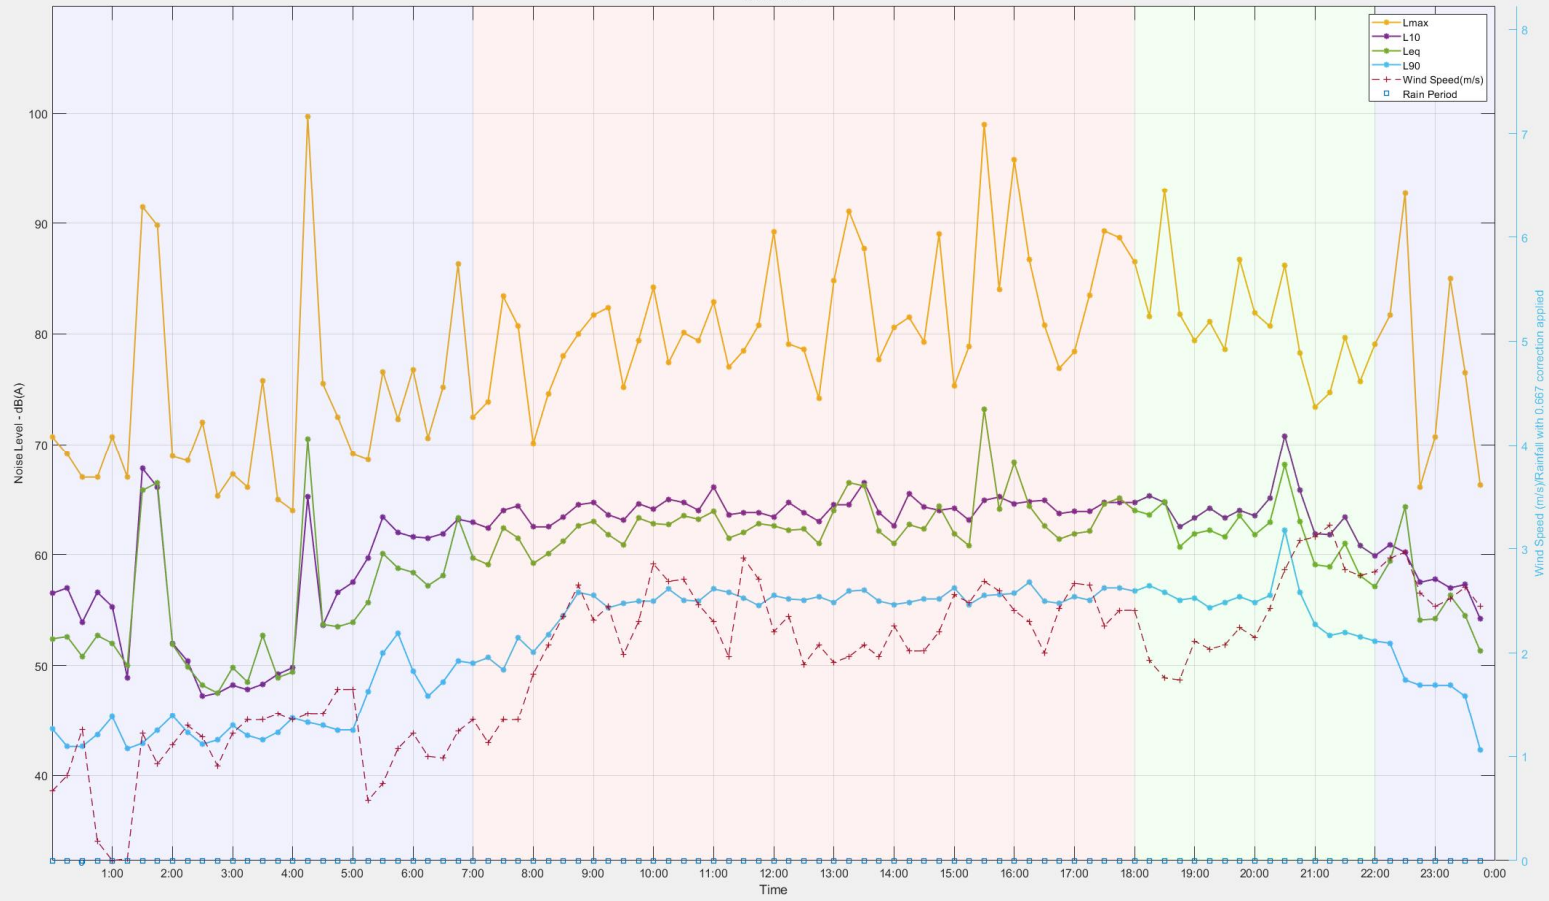

Location 2 - 303-304 & 282-298 Lawrence Hargrave Drive, Thirroul
29/12/2021

Location 2 - 303-304 & 282-298 Lawrence Hargrave Drive, Thirroul
30/12/2021

Location 2 - 303-304 & 282-298 Lawrence Hargrave Drive, Thirroul
31/12/2021

Location 2 - 303-304 & 282-298 Lawrence Hargrave Drive, Thirroul
1/01/2022

Location 2 - 303-304 & 282-298 Lawrence Hargrave Drive, Thirroul
2/01/2022

Location 2 - 303-304 & 282-298 Lawrence Hargrave Drive, Thirroul
3/01/2022

Location 2 - 303-304 & 282-298 Lawrence Hargrave Drive, Thirroul
4/01/2022

Location 2 - 303-304 & 282-298 Lawrence Hargrave Drive, Thirroul
12/01/2022

Location 2 - 303-304 & 282-298 Lawrence Hargrave Drive, Thirroul
13/01/2022

Location 2 - 303-304 & 282-298 Lawrence Hargrave Drive, Thirroul
14/01/2022

Location 2 - 303-304 & 282-298 Lawrence Hargrave Drive, Thirroul
15/01/2022

Location 2 - 303-304 & 282-298 Lawrence Hargrave Drive, Thirroul
16/01/2022