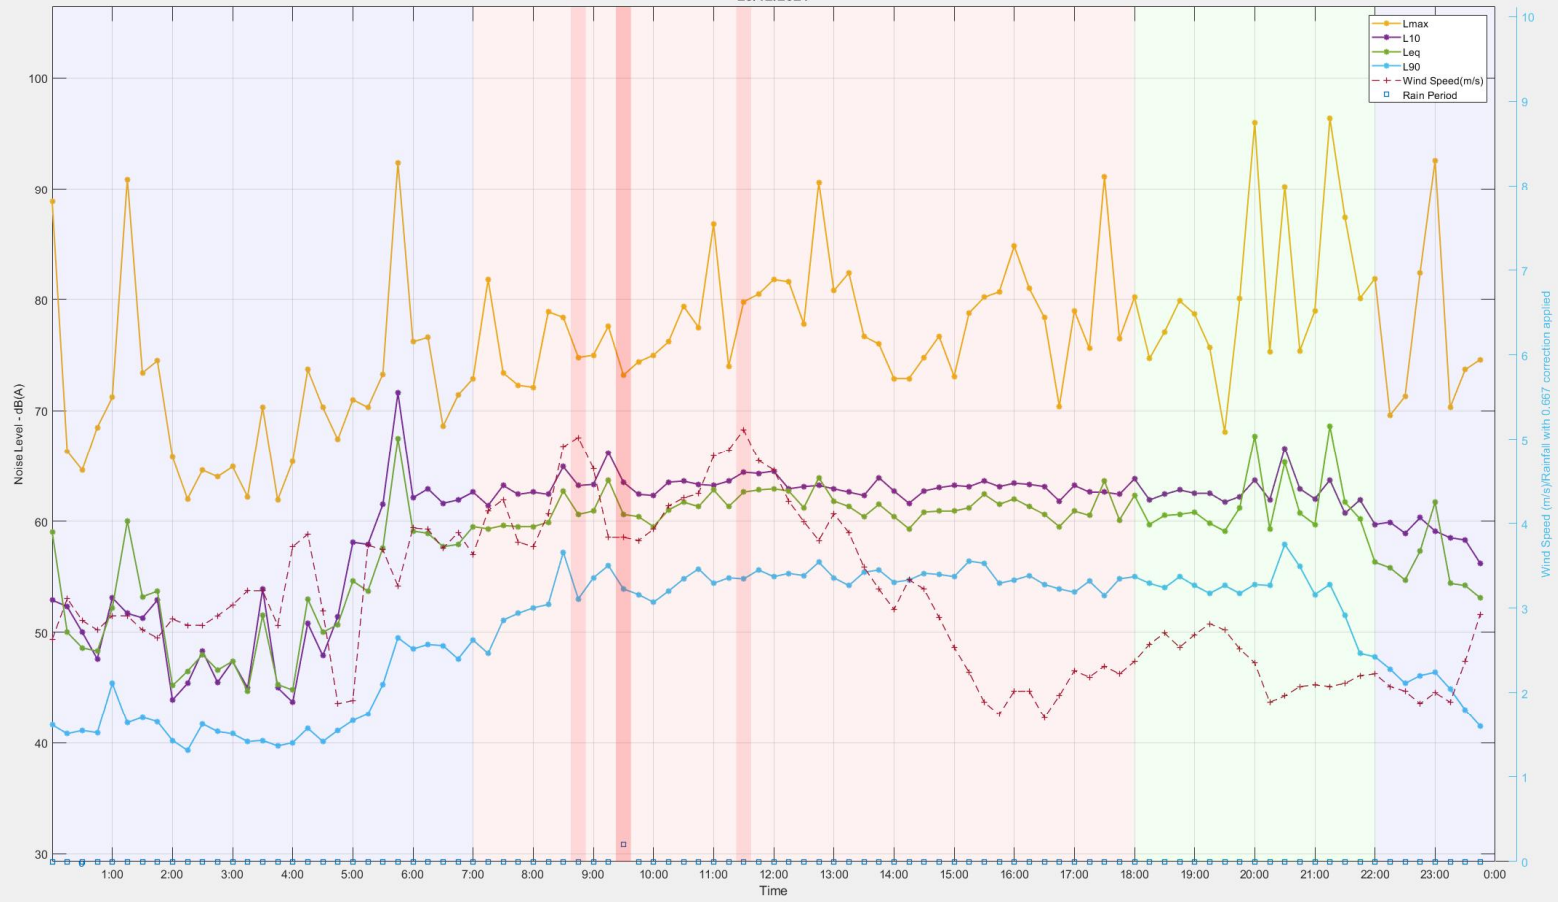

Location 2 - 303-304 & 282-298 Lawrence Hargrave Drive, Thirroul
26/12/2021

Location 2 - 303-304 & 282-298 Lawrence Hargrave Drive, Thirroul
27/12/2021

Location 2 - 303-304 & 282-298 Lawrence Hargrave Drive, Thirroul
28/12/2021

Location 2 - 303-304 & 282-298 Lawrence Hargrave Drive, Thirroul
29/12/2021

Location 2 - 303-304 & 282-298 Lawrence Hargrave Drive, Thirroul
30/12/2021

Location 2 - 303-304 & 282-298 Lawrence Hargrave Drive, Thirroul
31/12/2021

Location 2 - 303-304 & 282-298 Lawrence Hargrave Drive, Thirroul
1/01/2022

Location 2 - 303-304 & 282-298 Lawrence Hargrave Drive, Thirroul
2/01/2022

Location 2 - 303-304 & 282-298 Lawrence Hargrave Drive, Thirroul
3/01/2022

Location 2 - 303-304 & 282-298 Lawrence Hargrave Drive, Thirroul
4/01/2022

Location 2 - 303-304 & 282-298 Lawrence Hargrave Drive, Thirroul
12/01/2022

Location 2 - 303-304 & 282-298 Lawrence Hargrave Drive, Thirroul
13/01/2022