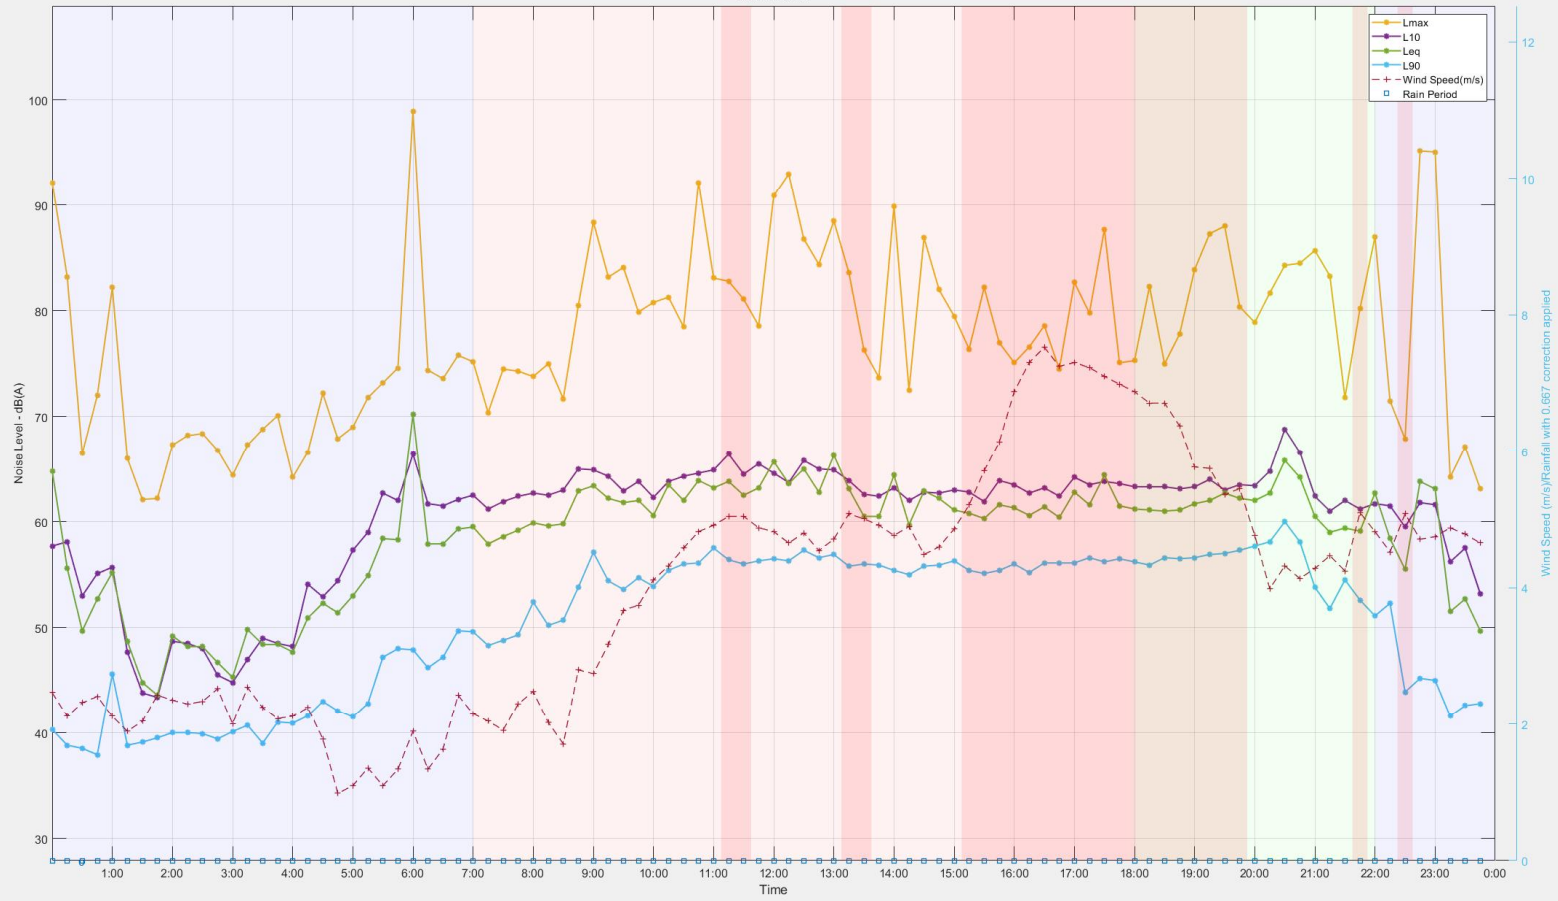

Location 2 - 303-304 & 282-298 Lawrence Hargrave Drive, Thirroul
26/12/2021

Location 2 - 303-304 & 282-298 Lawrence Hargrave Drive, Thirroul
27/12/2021

Location 2 - 303-304 & 282-298 Lawrence Hargrave Drive, Thirroul
28/12/2021

Location 2 - 303-304 & 282-298 Lawrence Hargrave Drive, Thirroul
29/12/2021

Location 2 - 303-304 & 282-298 Lawrence Hargrave Drive, Thirroul
30/12/2021

Location 2 - 303-304 & 282-298 Lawrence Hargrave Drive, Thirroul
31/12/2021

Location 2 - 303-304 & 282-298 Lawrence Hargrave Drive, Thirroul
1/01/2022

Location 2 - 303-304 & 282-298 Lawrence Hargrave Drive, Thirroul
2/01/2022

Location 2 - 303-304 & 282-298 Lawrence Hargrave Drive, Thirroul
3/01/2022

Location 2 - 303-304 & 282-298 Lawrence Hargrave Drive, Thirroul
4/01/2022

Location 2 - 303-304 & 282-298 Lawrence Hargrave Drive, Thirroul
12/01/2022

Location 2 - 303-304 & 282-298 Lawrence Hargrave Drive, Thirroul
13/01/2022