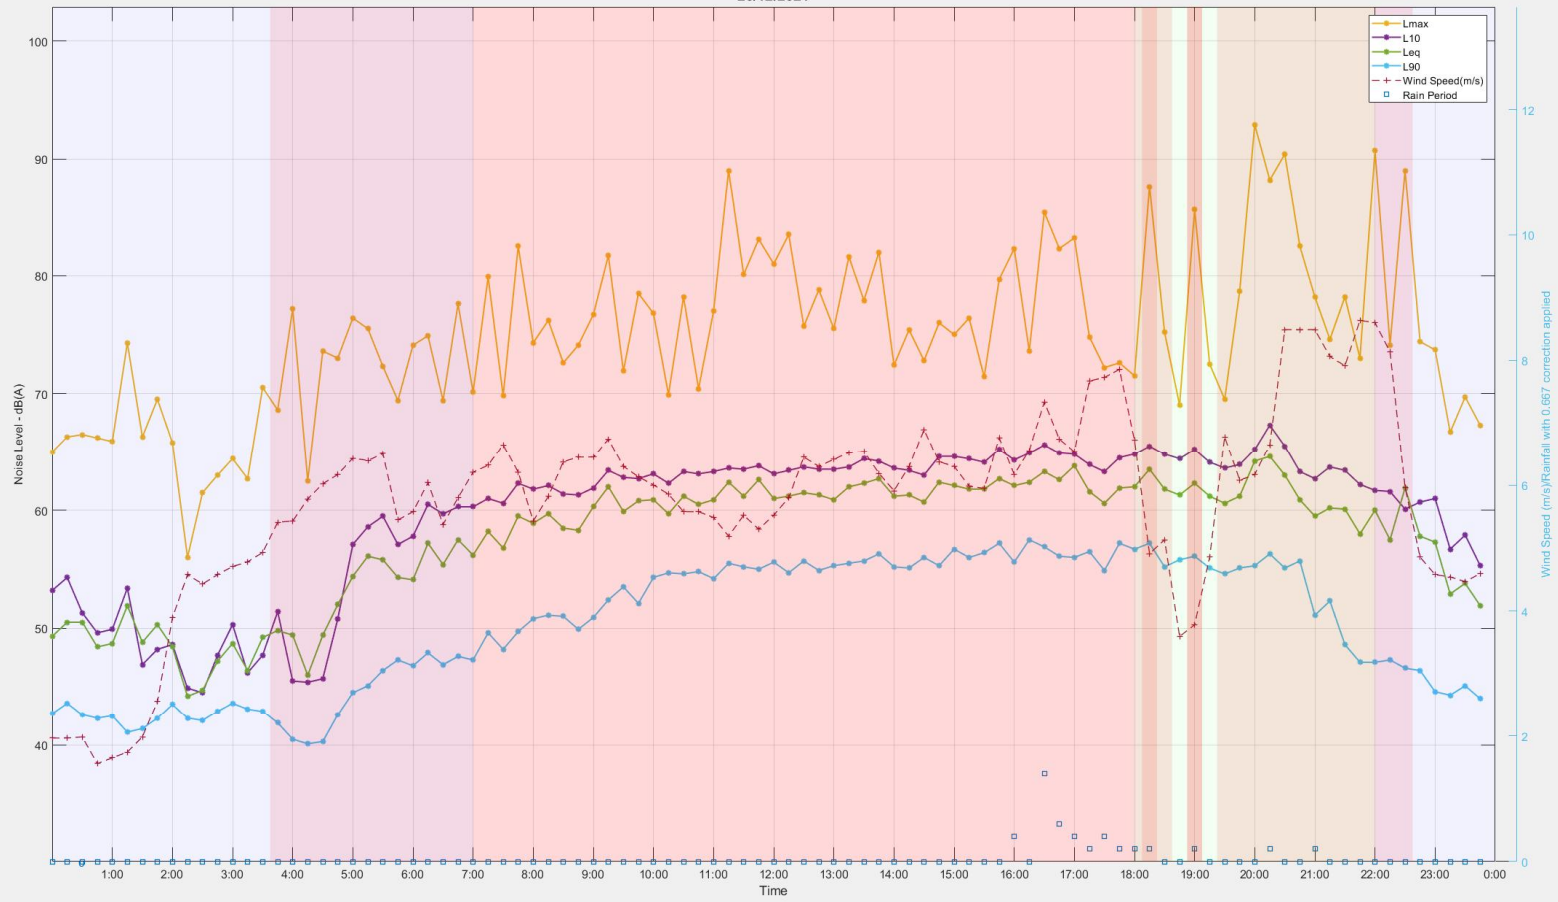

Location 2 - 303-304 & 282-298 Lawrence Hargrave Drive, Thirroul
26/12/2021

Location 2 - 303-304 & 282-298 Lawrence Hargrave Drive, Thirroul
27/12/2021

Location 2 - 303-304 & 282-298 Lawrence Hargrave Drive, Thirroul
28/12/2021

Location 2 - 303-304 & 282-298 Lawrence Hargrave Drive, Thirroul
29/12/2021

Location 2 - 303-304 & 282-298 Lawrence Hargrave Drive, Thirroul
30/12/2021

Location 2 - 303-304 & 282-298 Lawrence Hargrave Drive, Thirroul
31/12/2021

Location 2 - 303-304 & 282-298 Lawrence Hargrave Drive, Thirroul
1/01/2022

Location 2 - 303-304 & 282-298 Lawrence Hargrave Drive, Thirroul
2/01/2022

Location 2 - 303-304 & 282-298 Lawrence Hargrave Drive, Thirroul
3/01/2022

Location 2 - 303-304 & 282-298 Lawrence Hargrave Drive, Thirroul
4/01/2022

Location 2 - 303-304 & 282-298 Lawrence Hargrave Drive, Thirroul
12/01/2022

Location 2 - 303-304 & 282-298 Lawrence Hargrave Drive, Thirroul
13/01/2022