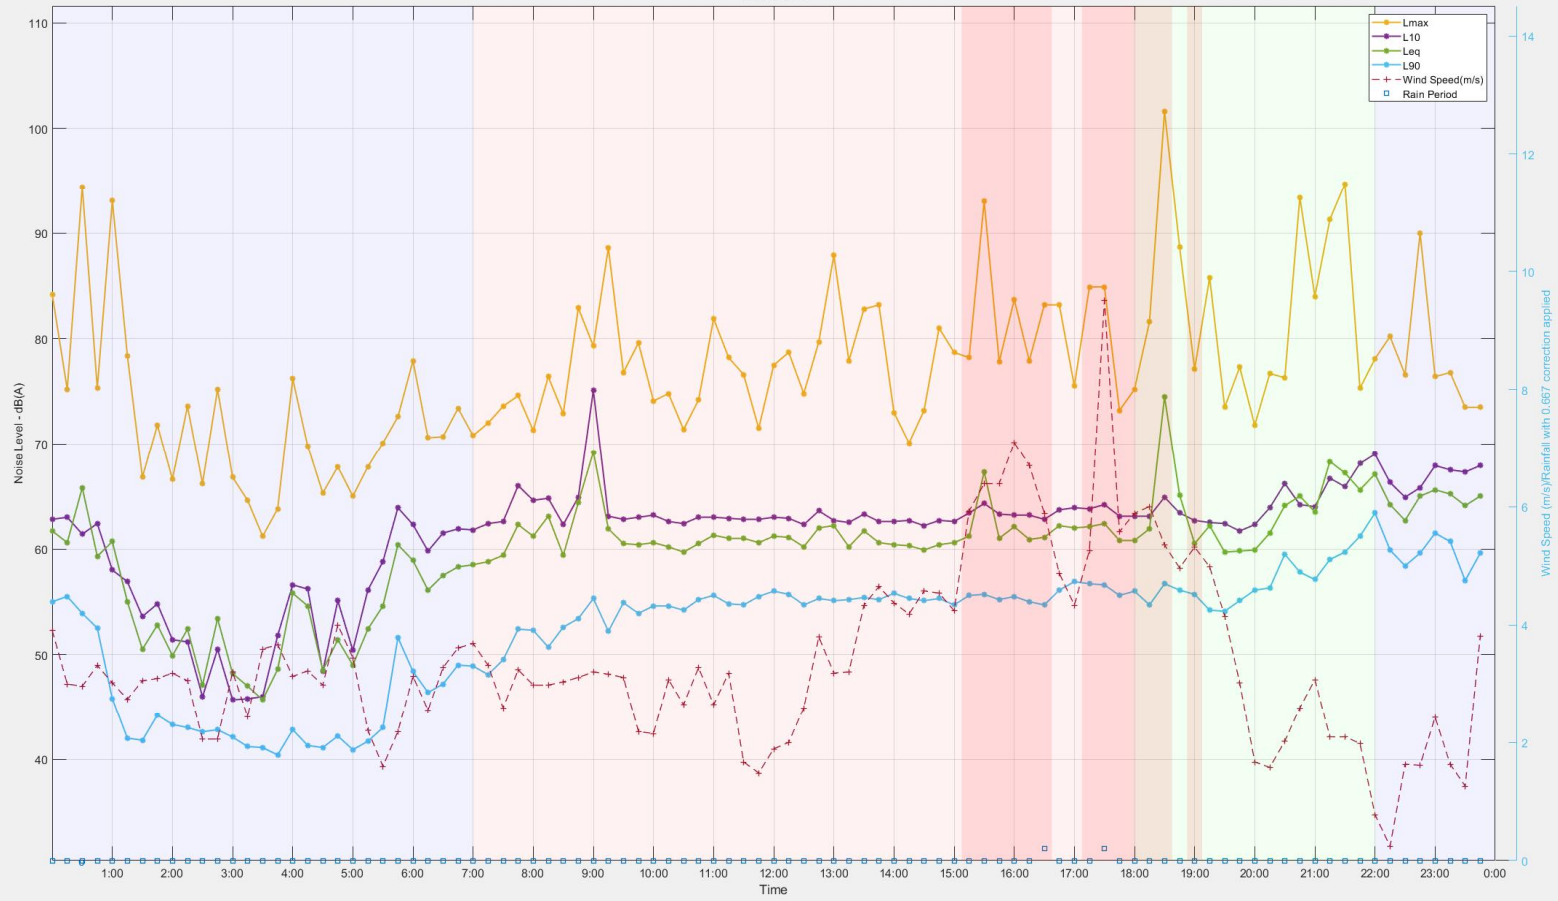

Location 2 - 303-304 & 282-298 Lawrence Hargrave Drive, Thirroul
4/01/2022

Location 2 - 303-304 & 282-298 Lawrence Hargrave Drive, Thirroul
12/01/2022

Location 2 - 303-304 & 282-298 Lawrence Hargrave Drive, Thirroul
13/01/2022

Location 2 - 303-304 & 282-298 Lawrence Hargrave Drive, Thirroul
14/01/2022

Location 2 - 303-304 & 282-298 Lawrence Hargrave Drive, Thirroul
15/01/2022

Location 2 - 303-304 & 282-298 Lawrence Hargrave Drive, Thirroul
16/01/2022

Location 2 - 303-304 & 282-298 Lawrence Hargrave Drive, Thirroul
17/01/2022

Location 2 - 303-304 & 282-298 Lawrence Hargrave Drive, Thirroul
18/01/2022

Location 2 - 303-304 & 282-298 Lawrence Hargrave Drive, Thirroul
19/01/2022