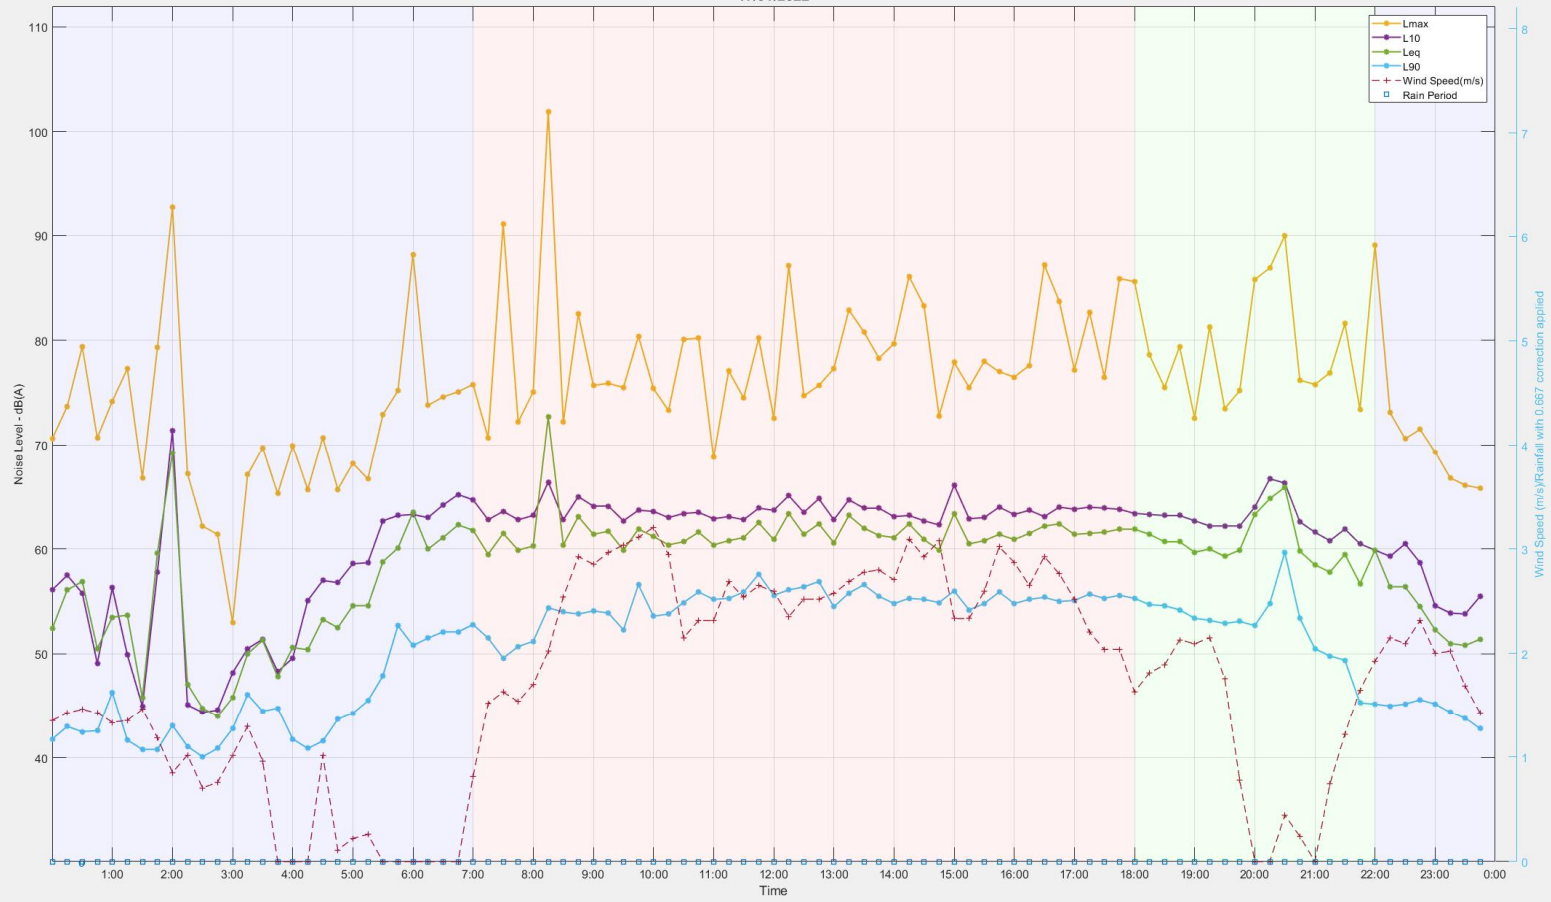

Location 2 - 303-304 & 282-298 Lawrence Hargrave Drive, Thirroul
4/01/2022

Location 2 - 303-304 & 282-298 Lawrence Hargrave Drive, Thirroul
12/01/2022

Location 2 - 303-304 & 282-298 Lawrence Hargrave Drive, Thirroul
13/01/2022

Location 2 - 303-304 & 282-298 Lawrence Hargrave Drive, Thirroul
14/01/2022

Location 2 - 303-304 & 282-298 Lawrence Hargrave Drive, Thirroul
15/01/2022

Location 2 - 303-304 & 282-298 Lawrence Hargrave Drive, Thirroul
16/01/2022

Location 2 - 303-304 & 282-298 Lawrence Hargrave Drive, Thirroul
17/01/2022

Location 2 - 303-304 & 282-298 Lawrence Hargrave Drive, Thirroul
18/01/2022

Location 2 - 303-304 & 282-298 Lawrence Hargrave Drive, Thirroul
19/01/2022

Location 2 - 303-304 & 282-298 Lawrence Hargrave Drive, Thirroul
20/01/2022