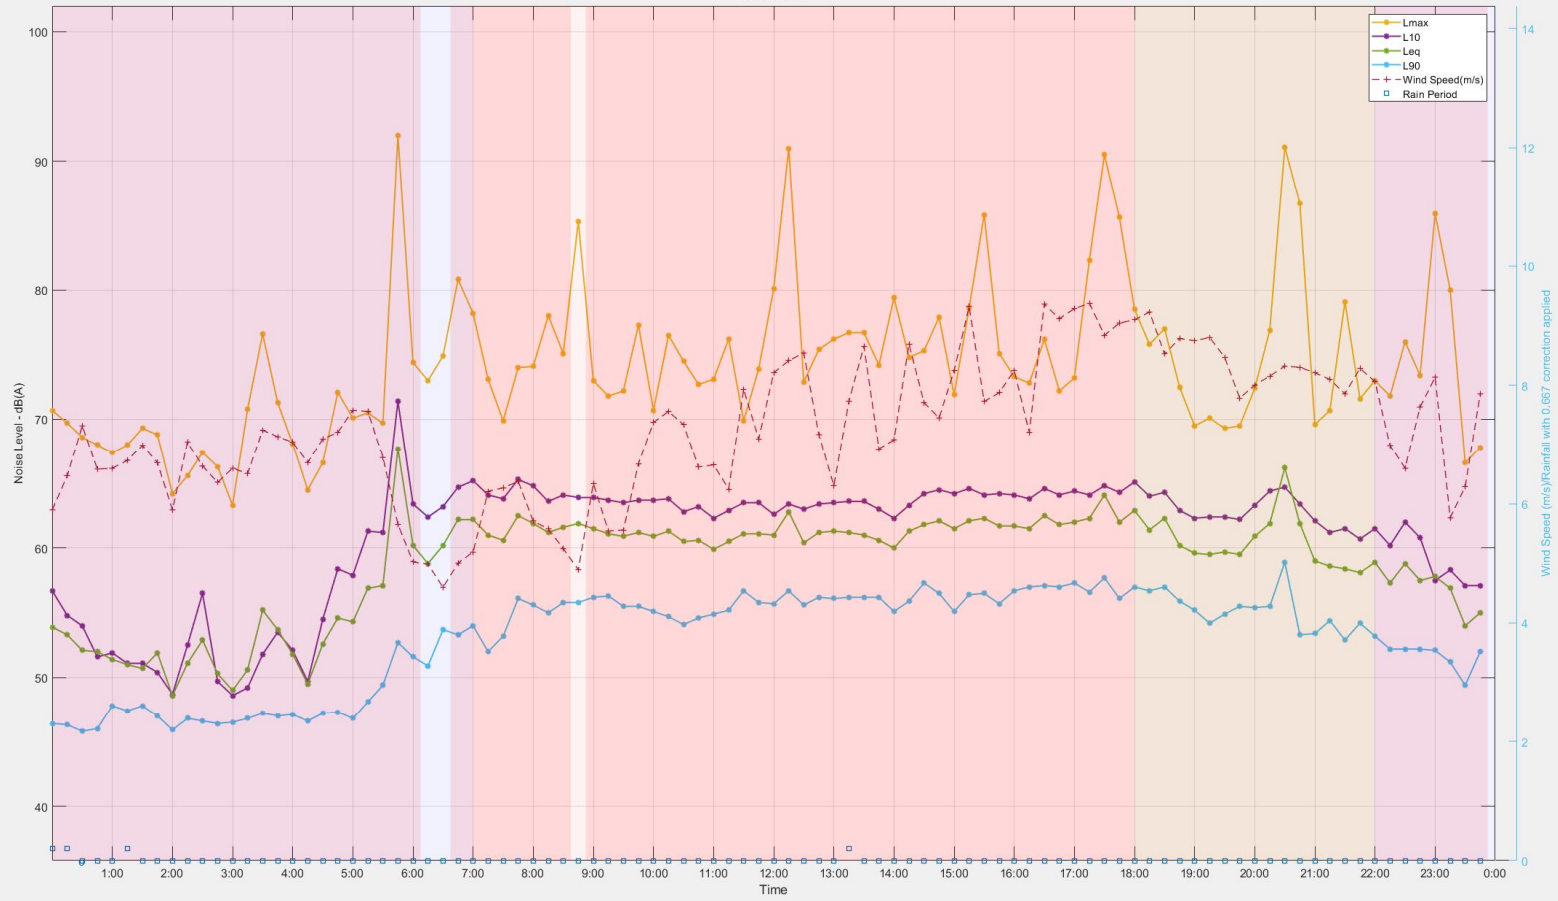

Location 2 - 303-304 & 282-298 Lawrence Hargrave Drive, Thirroul
4/01/2022

Location 2 - 303-304 & 282-298 Lawrence Hargrave Drive, Thirroul
12/01/2022

Location 2 - 303-304 & 282-298 Lawrence Hargrave Drive, Thirroul
13/01/2022

Location 2 - 303-304 & 282-298 Lawrence Hargrave Drive, Thirroul
14/01/2022

Location 2 - 303-304 & 282-298 Lawrence Hargrave Drive, Thirroul
15/01/2022

Location 2 - 303-304 & 282-298 Lawrence Hargrave Drive, Thirroul
16/01/2022

Location 2 - 303-304 & 282-298 Lawrence Hargrave Drive, Thirroul
17/01/2022

Location 2 - 303-304 & 282-298 Lawrence Hargrave Drive, Thirroul
18/01/2022

Location 2 - 303-304 & 282-298 Lawrence Hargrave Drive, Thirroul
19/01/2022

Location 2 - 303-304 & 282-298 Lawrence Hargrave Drive, Thirroul
20/01/2022