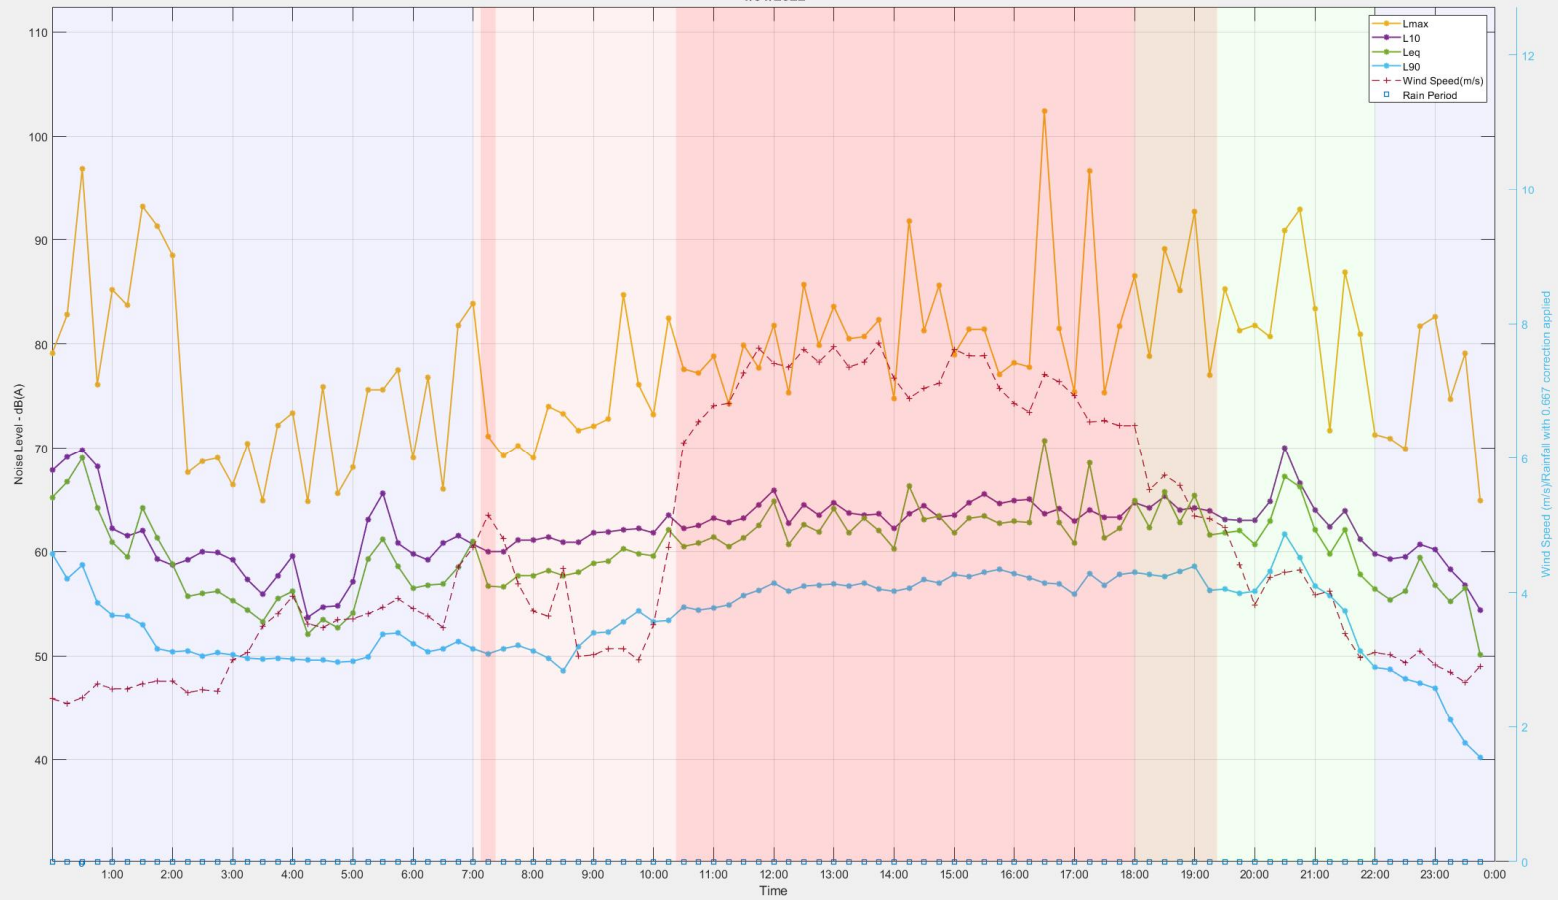

Location 2 - 303-304 & 282-298 Lawrence Hargrave Drive, Thirroul
29/12/2021

Location 2 - 303-304 & 282-298 Lawrence Hargrave Drive, Thirroul
30/12/2021

Location 2 - 303-304 & 282-298 Lawrence Hargrave Drive, Thirroul
31/12/2021

Location 2 - 303-304 & 282-298 Lawrence Hargrave Drive, Thirroul
1/01/2022

Location 2 - 303-304 & 282-298 Lawrence Hargrave Drive, Thirroul
2/01/2022

Location 2 - 303-304 & 282-298 Lawrence Hargrave Drive, Thirroul
3/01/2022

Location 2 - 303-304 & 282-298 Lawrence Hargrave Drive, Thirroul
4/01/2022

Location 2 - 303-304 & 282-298 Lawrence Hargrave Drive, Thirroul
12/01/2022

Location 2 - 303-304 & 282-298 Lawrence Hargrave Drive, Thirroul
13/01/2022