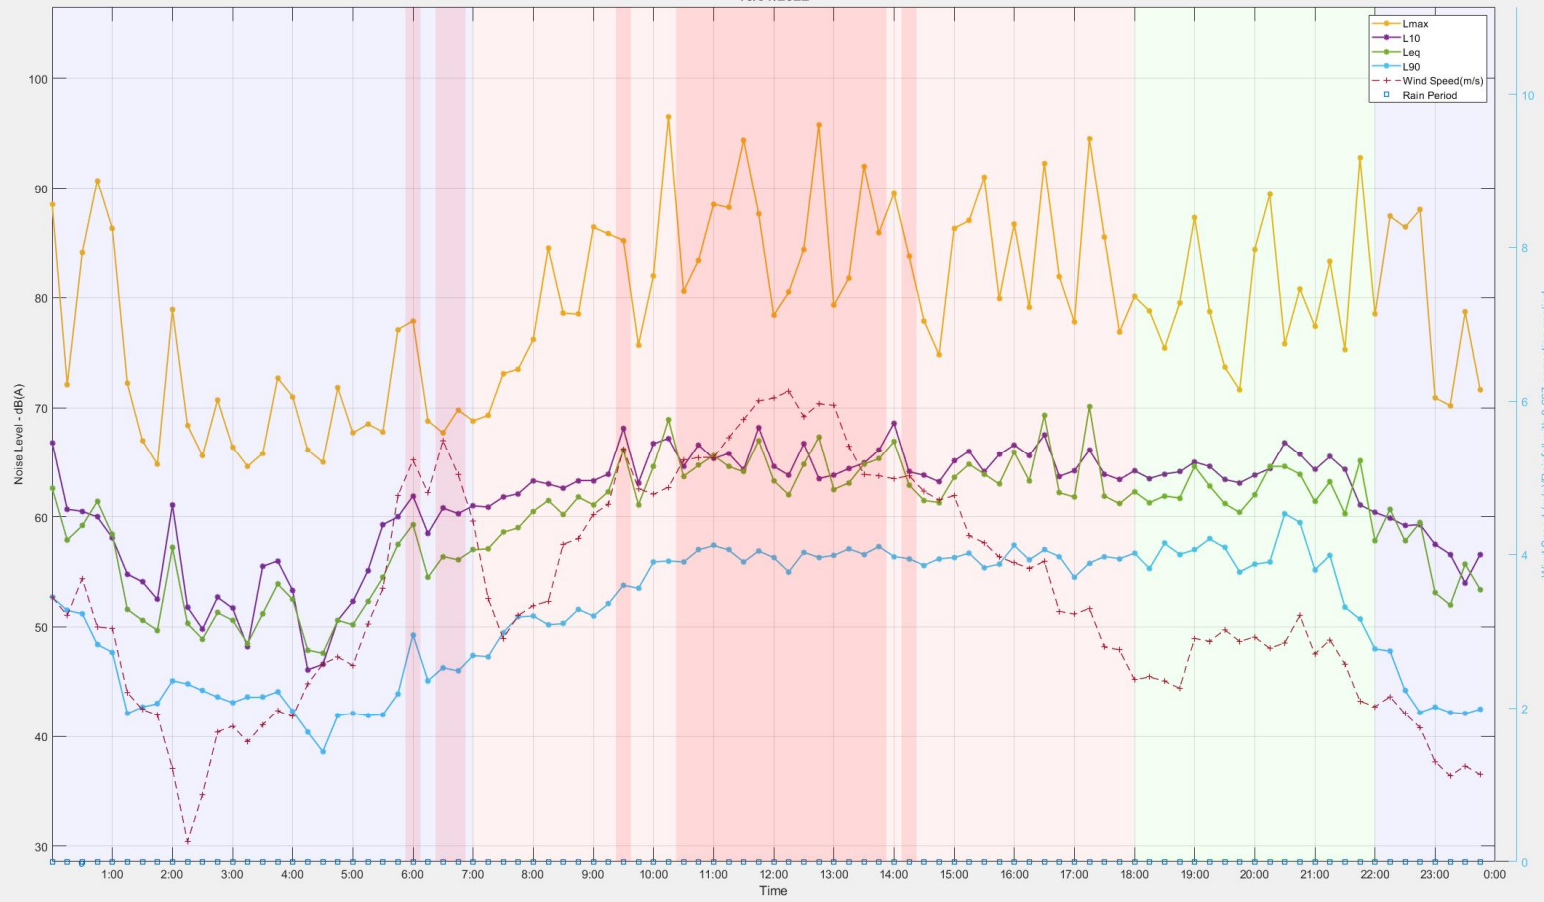

Location 2 - 303-304 & 282-298 Lawrence Hargrave Drive, Thirroul
4/01/2022

Location 2 - 303-304 & 282-298 Lawrence Hargrave Drive, Thirroul
12/01/2022

Location 2 - 303-304 & 282-298 Lawrence Hargrave Drive, Thirroul
13/01/2022

Location 2 - 303-304 & 282-298 Lawrence Hargrave Drive, Thirroul
14/01/2022

Location 2 - 303-304 & 282-298 Lawrence Hargrave Drive, Thirroul
15/01/2022

Location 2 - 303-304 & 282-298 Lawrence Hargrave Drive, Thirroul
16/01/2022

Location 2 - 303-304 & 282-298 Lawrence Hargrave Drive, Thirroul
17/01/2022

Location 2 - 303-304 & 282-298 Lawrence Hargrave Drive, Thirroul
18/01/2022

Location 2 - 303-304 & 282-298 Lawrence Hargrave Drive, Thirroul
19/01/2022