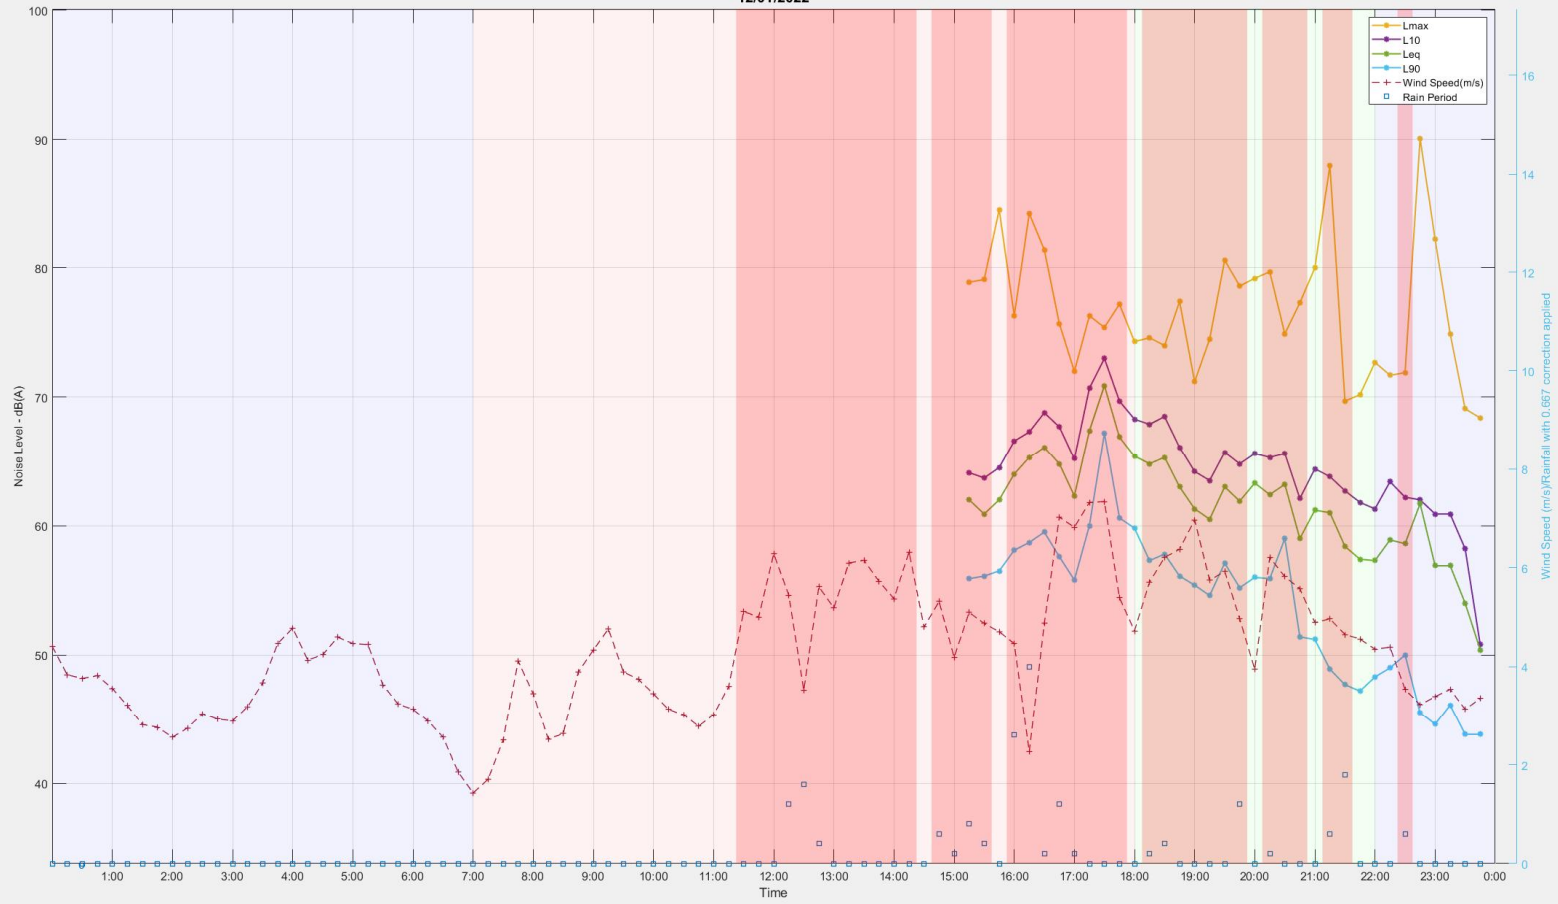

Location 2 - 303-304 & 282-298 Lawrence Hargrave Drive, Thirroul
1/01/2022

Location 2 - 303-304 & 282-298 Lawrence Hargrave Drive, Thirroul
2/01/2022

Location 2 - 303-304 & 282-298 Lawrence Hargrave Drive, Thirroul
3/01/2022

Location 2 - 303-304 & 282-298 Lawrence Hargrave Drive, Thirroul
4/01/2022

Location 2 - 303-304 & 282-298 Lawrence Hargrave Drive, Thirroul
12/01/2022

Location 2 - 303-304 & 282-298 Lawrence Hargrave Drive, Thirroul
13/01/2022

Location 2 - 303-304 & 282-298 Lawrence Hargrave Drive, Thirroul
14/01/2022

Location 2 - 303-304 & 282-298 Lawrence Hargrave Drive, Thirroul
15/01/2022

Location 2 - 303-304 & 282-298 Lawrence Hargrave Drive, Thirroul
16/01/2022

Location 2 - 303-304 & 282-298 Lawrence Hargrave Drive, Thirroul
17/01/2022

Location 2 - 303-304 & 282-298 Lawrence Hargrave Drive, Thirroul
18/01/2022

Location 2 - 303-304 & 282-298 Lawrence Hargrave Drive, Thirroul
19/01/2022