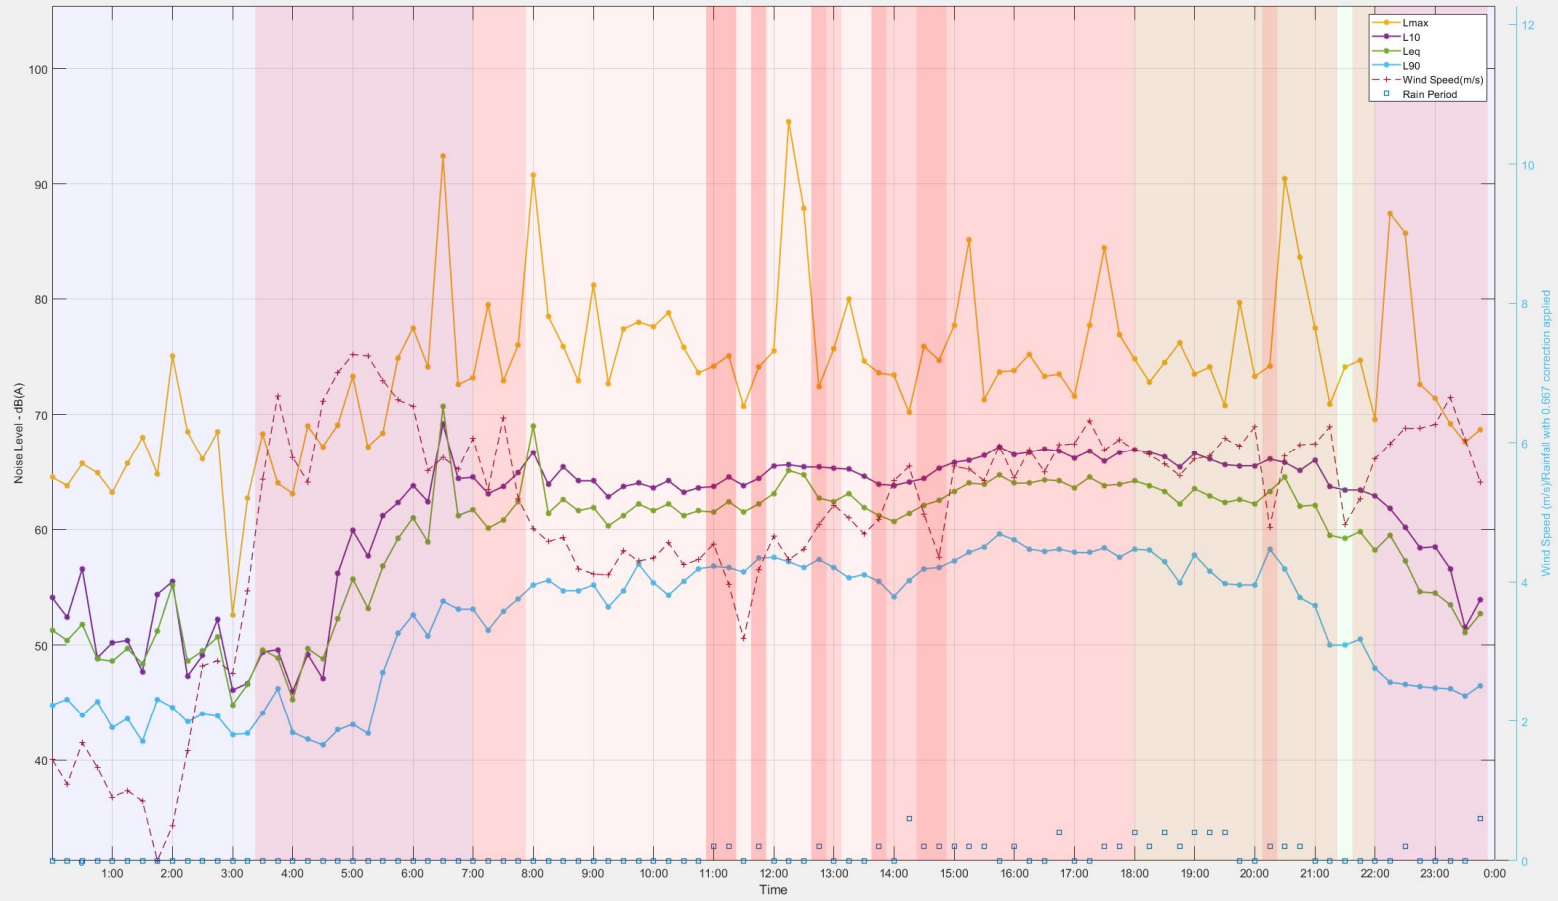

Location 2 - 303-304 & 282-298 Lawrence Hargrave Drive, Thirroul
4/01/2022

Location 2 - 303-304 & 282-298 Lawrence Hargrave Drive, Thirroul
12/01/2022

Location 2 - 303-304 & 282-298 Lawrence Hargrave Drive, Thirroul
13/01/2022

Location 2 - 303-304 & 282-298 Lawrence Hargrave Drive, Thirroul
14/01/2022

Location 2 - 303-304 & 282-298 Lawrence Hargrave Drive, Thirroul
15/01/2022

Location 2 - 303-304 & 282-298 Lawrence Hargrave Drive, Thirroul
16/01/2022

Location 2 - 303-304 & 282-298 Lawrence Hargrave Drive, Thirroul
17/01/2022

Location 2 - 303-304 & 282-298 Lawrence Hargrave Drive, Thirroul
18/01/2022

Location 2 - 303-304 & 282-298 Lawrence Hargrave Drive, Thirroul
19/01/2022

Location 2 - 303-304 & 282-298 Lawrence Hargrave Drive, Thirroul
20/01/2022